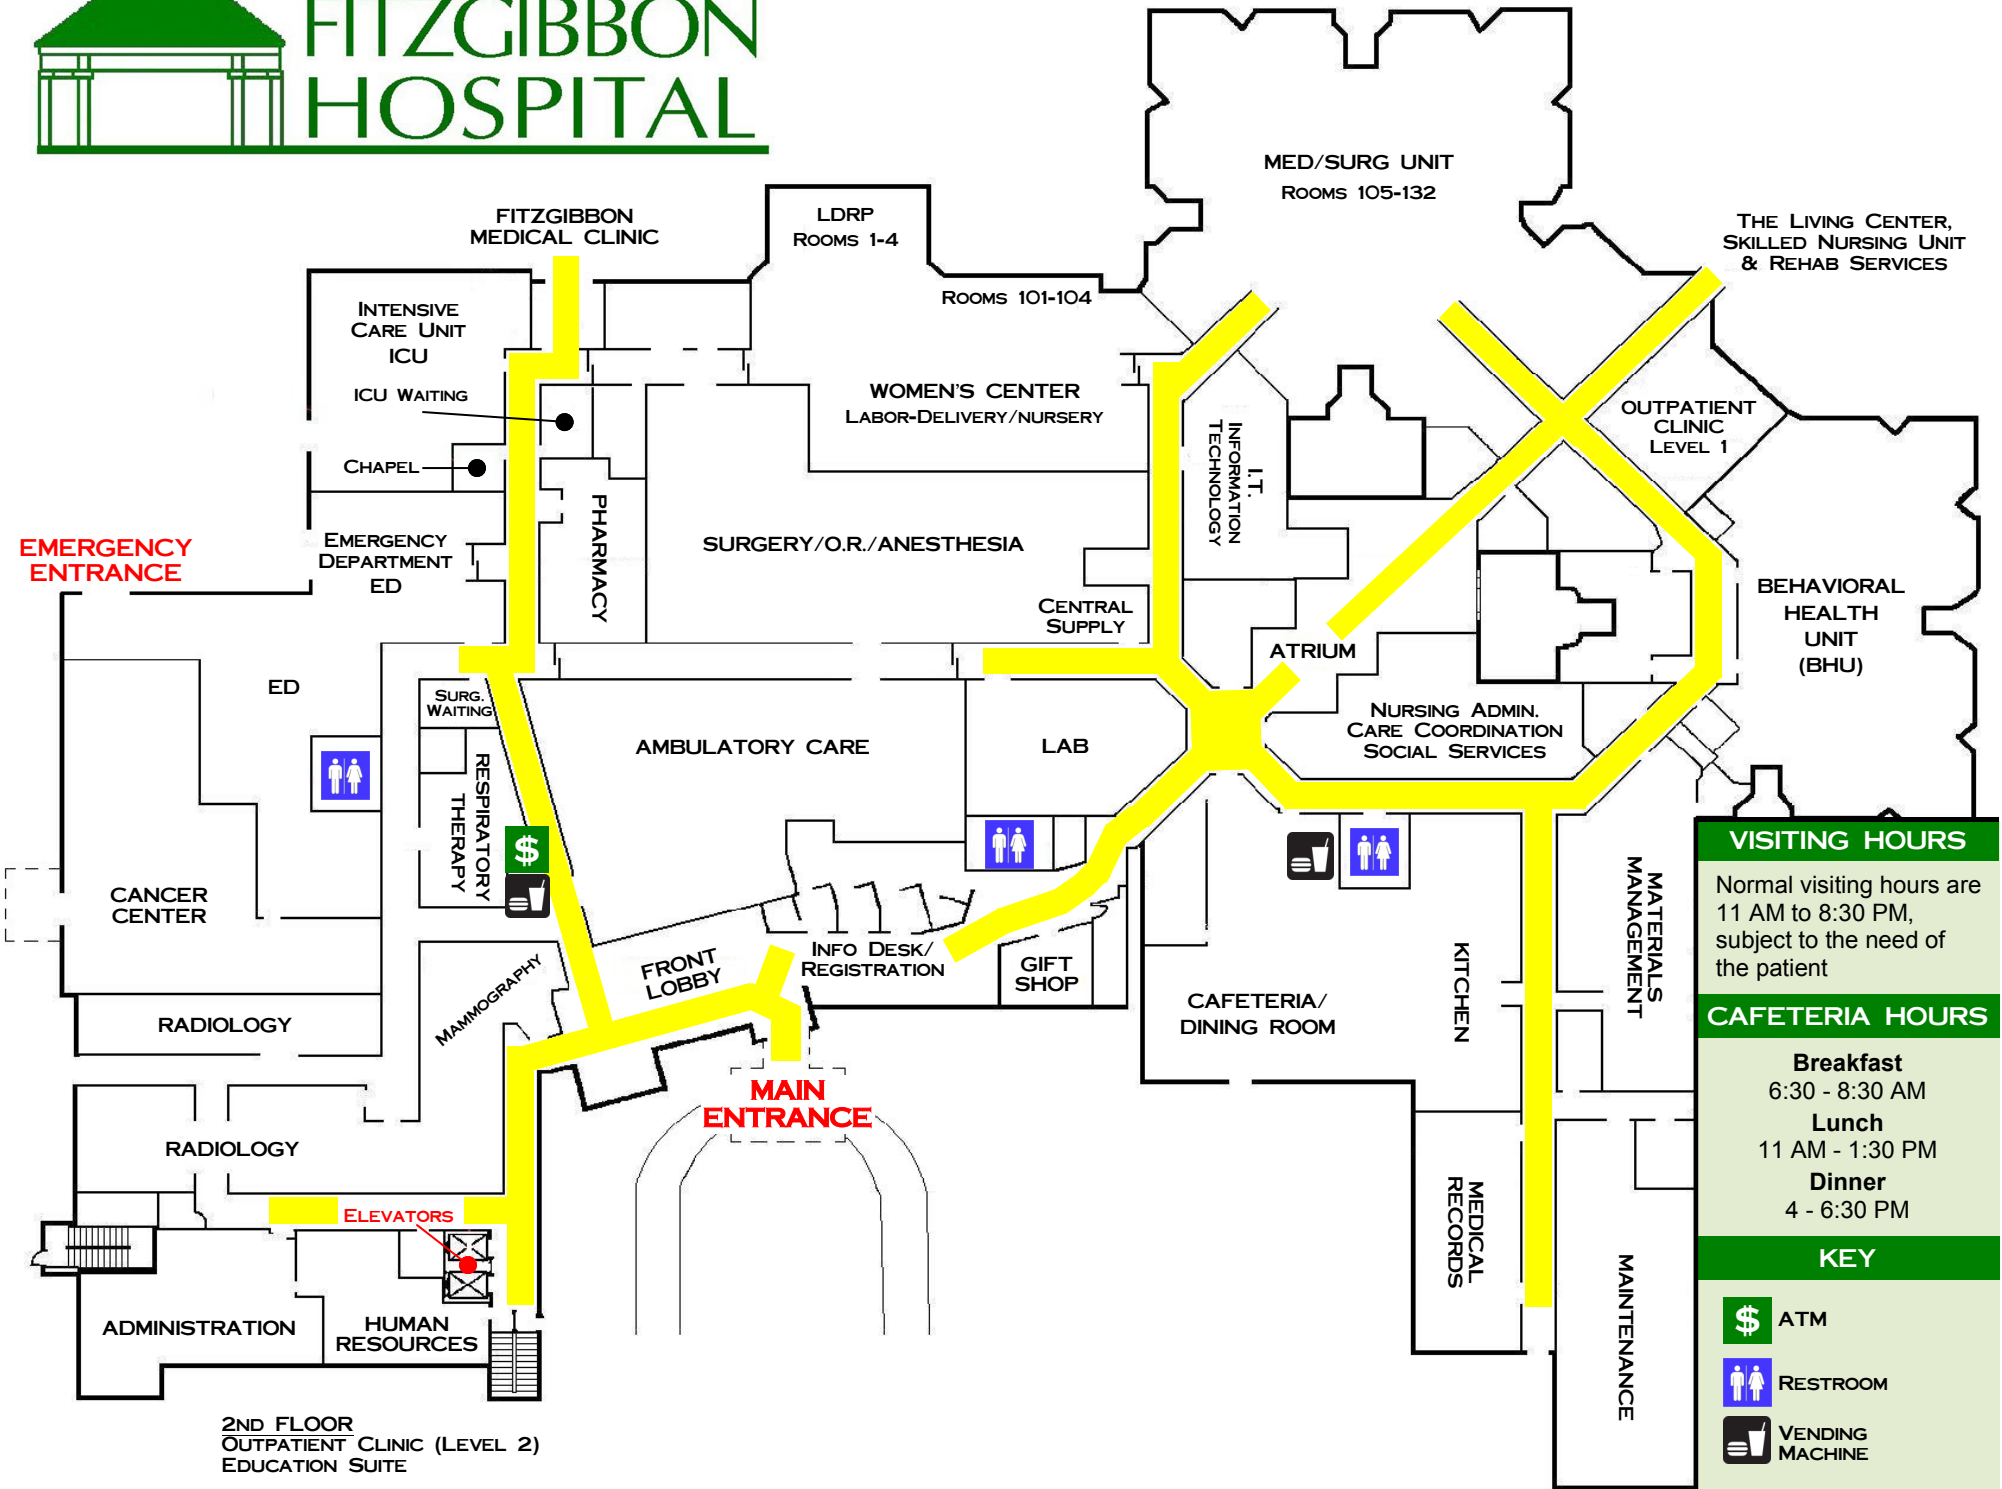

FITZGIBBON HOSPITAL

VISITING HOURS	
Normal visiting hours are 11 AM to 8:30 PM, subject to the need of the patient	
CAFETERIA HOURS	
Breakfast	6:30 - 8:30 AM
Lunch	11 AM - 1:30 PM
Dinner	4 - 6:30 PM
KEY	
	ATM
	RESTROOM
	VENDING MACHINE