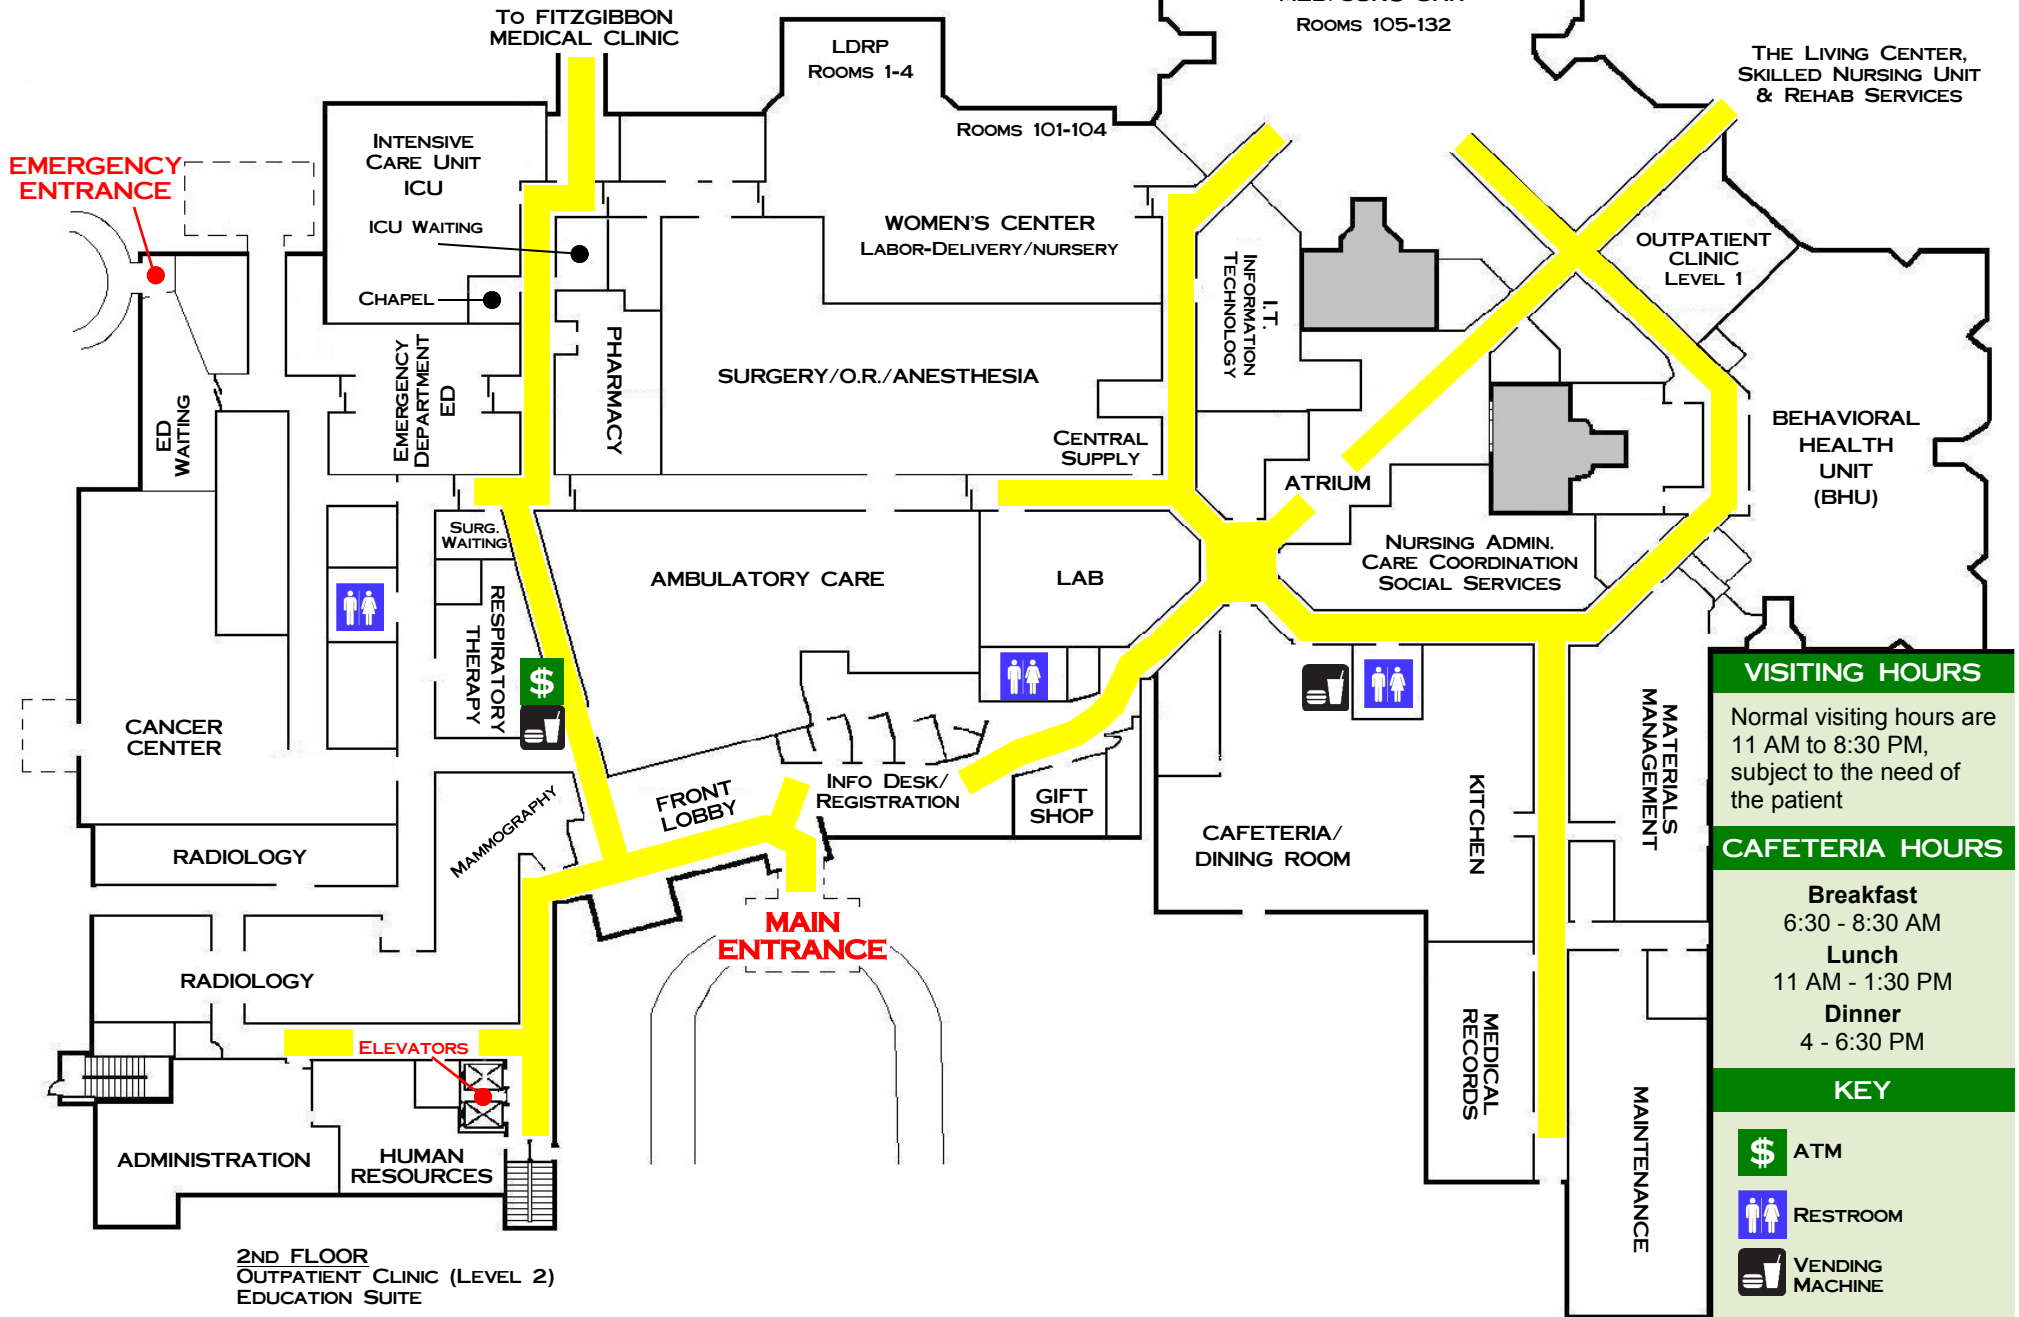

FITZGIBBON HOSPITAL

VISITING HOURS	
Normal visiting hours are 11 AM to 8:30 PM, subject to the need of the patient	
CAFETERIA HOURS	
Breakfast	6:30 - 8:30 AM
Lunch	11 AM - 1:30 PM
Dinner	4 - 6:30 PM
KEY	
	ATM
	RESTROOM
	VENDING MACHINE